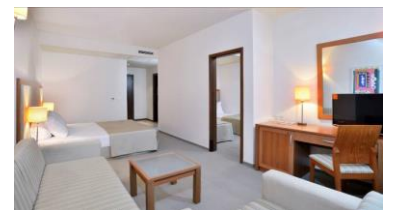

Family suites, one bedroom suites and two bedroom suites :

Especially attractive for families with children are the **family suites** and the **one bedroom suites**. Featuring warm and welcoming ambience they consist of two bedrooms with connecting door and provide more privacy during the best time of being together.

Family suites (53 sq.m) consist of standard double room with 2 twin beds put together as a double bed and one adjoining smaller bedroom with 2 separated twin beds. Floor-to-ceiling windows invite a lot of natural light into the both rooms. All family units are provided with a large private balcony or terrace, revealing a splendid view over the natural forested hillside or the sea.

Minimum capacity: 2 adults and 2 children above 2 years or 3 adults.

Maximum capacity: 4 adults plus 1 child on extra bed (sofa bed) and baby cot (on request subject to availability).

Family suites are equipped with:

- Telephone
- 2 Writing desks with chairs
- 2 Wardrobes
- Central air-conditioning with individual control of the room temperature
- Satellite TV with remote control
- Wi-Fi – free of charge
- Mini-bar (extra charge)
- Safe (extra charge)
- 1 Bathroom with bathtub or shower
- Make-up mirror
- Hairdryer
- Liquid soap, shampoo (Body& Hair) and vanity kit
- Fresh-air windows