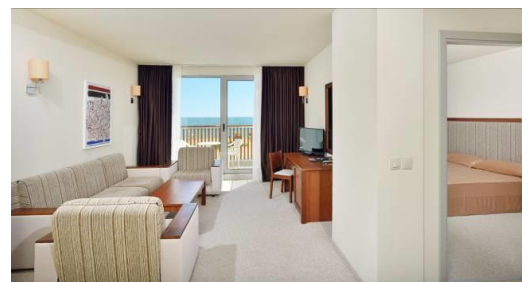

One bedroom suites are situated in the Apart building.

Two Bedroom Suites(65 sq.m) consists of living/bedroom area with extendible sofa and 2 extendible armchairs. Two bedrooms separated by door, each of them offers 2 twin beds put together as a double bed or separated.

Minimum capacity: 2 adults and 3 children above 2 years or 3 adults.

Maximum capacity: 4 adults and 2 children and baby cot (on request subject to availability) or 5 adults.

Two Bedroom Suites are equipped with:

- Telephone
- Writing desks with chairs
- 2 Wardrobes
- Individual air-conditioning in each room
- Satellite TV set with remote control
- Wi-Fi – free of charge
- Mini-bar (extra charge)
- Safe (extra charge)
- 1 Bathroom with bathtub
- Make-up mirror
- Hairdryer
- Liquid soap, shampoo (Body& Hair) and vanity kit
- Fresh-air windows
- Balcony/ terrace with table, chairs and laundry dryer.